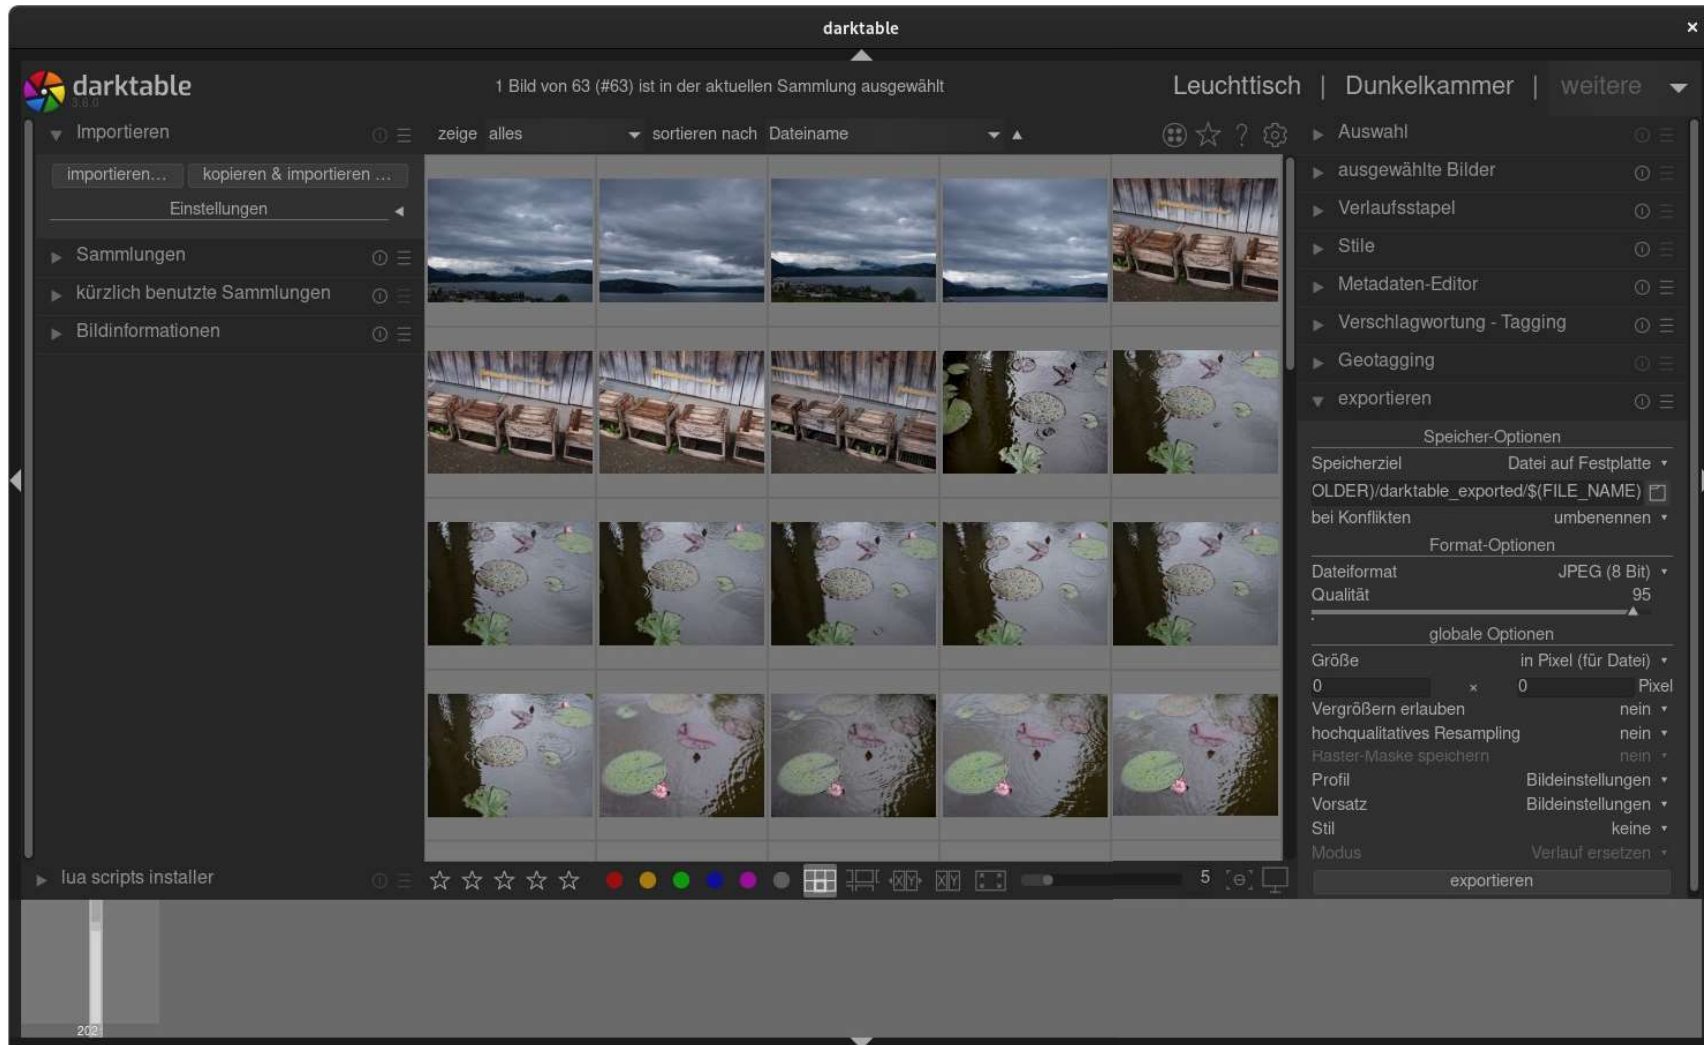

Entwicklung

Darktable