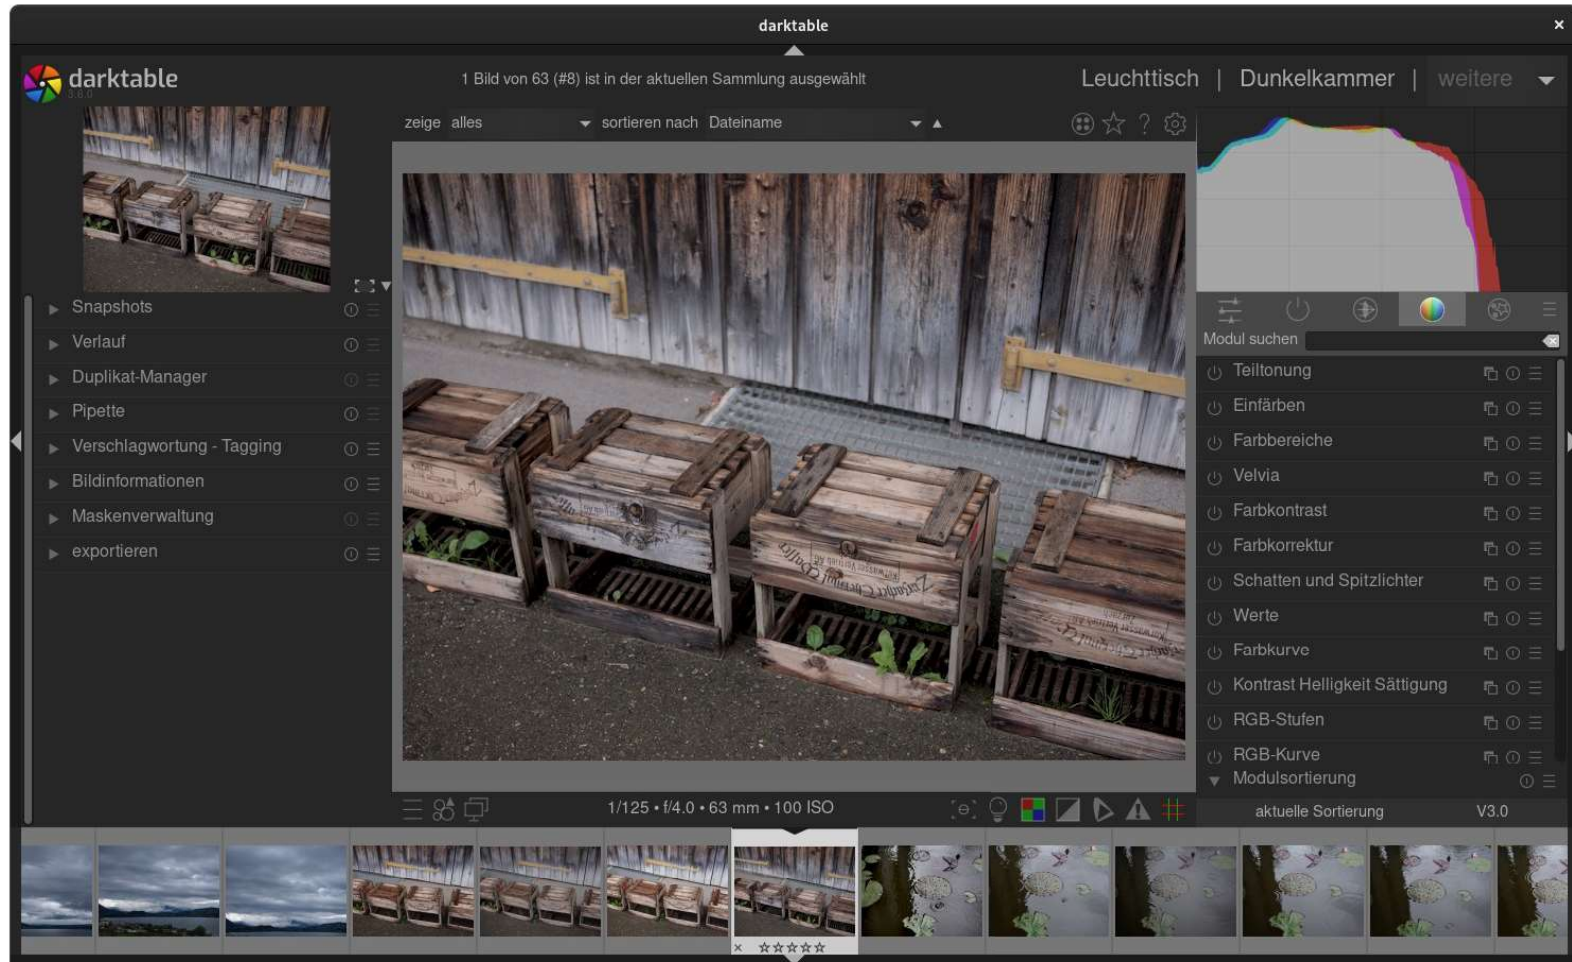

Entwicklung

Darktable